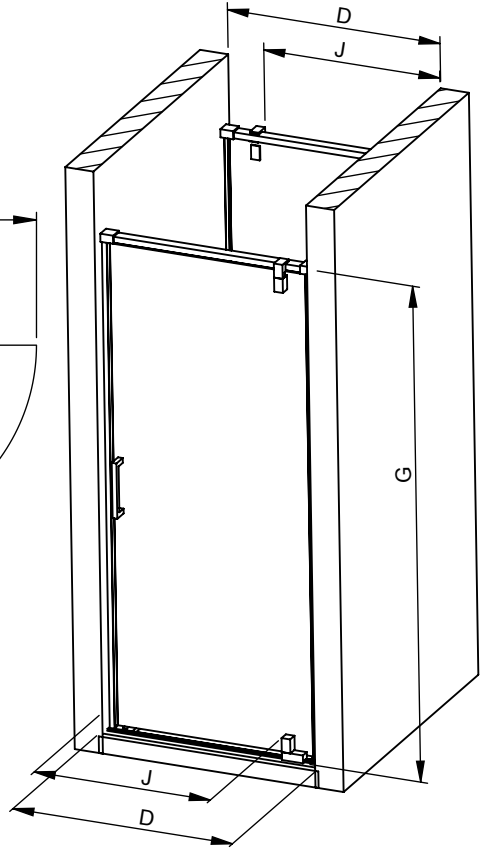

All dimensions are approximate. Structure measurements must be verified against the unit to ensure proper fit.

ModuIR PIVOT SHOWER DOOR: TUNNEL 36" DOUBLE (506)

All complementary installation can be also build from the same listed product

PRODUCT	BASE SIZE	G	D	E	J	M
		HEIGHT (top of glass)	WIDTH (min-max)	DEPTH (min-max)	DOOR ACCESS (maximum)	ENCUMBRANCE
137937	48X36	78"	34" - 34-5/8"	45-1/4" - 46-3/4"	26-1/2"	27-7/8"
	60X36			57-1/4" - 58-3/4"		