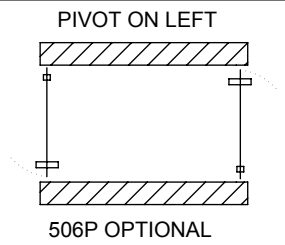

All dimensions are approximate. Structure measurements must be verified against the unit to ensure proper fit.

ModuIR PIVOT SHOWER DOOR: TUNNEL 36" DOUBLE (506)

All complementary installation can be also build from the same listed product

PRODUCT	BASE SIZE	G	D	E	J	M
		HEIGHT (top of glass)	WIDTH (min-max)	DEPTH (min-max)	DOOR ACCESS (maximum)	ENCUMBRANCE
137937	48X36	78"	34" - 34-5/8"	45-1/4" - 46-3/4"	26-1/2"	27-7/8"
	60X36			57-1/4" - 58-3/4"		