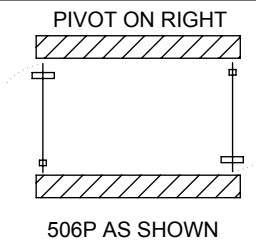

All dimensions are approximate. Structure measurements must be verified against the unit to ensure proper fit.

ModuIR PIVOT SHOWER DOOR: TUNNEL 36" DOUBLE (506)

All complementary installation can be also build from the same listed product

PRODUCT	BASE SIZE	G	D	E	J	M
		HEIGHT (top of glass)	WIDTH (min-max)	DEPTH (min-max)	DOOR ACCESS (maximum)	ENCUMBRANCE
137937	48X36	78"	34" - 34-5/8"	45-1/4" - 46-3/4"	26-1/2"	27-7/8"
	60X36			57-1/4" - 58-3/4"		