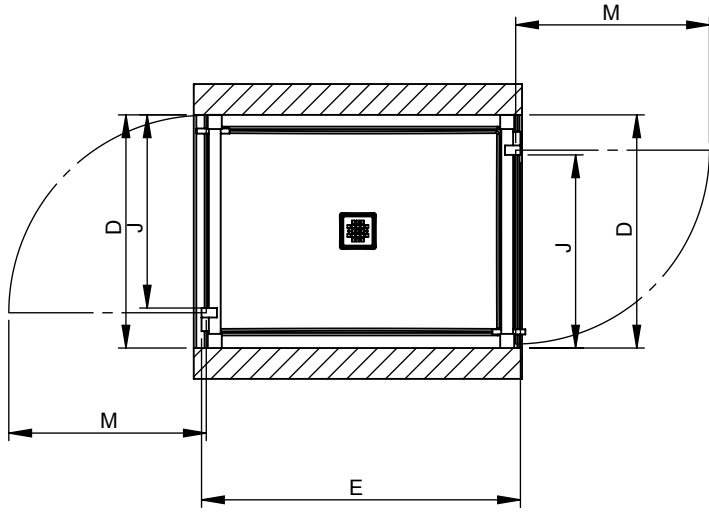

All dimensions are approximate. Structure measurements must be verified against the unit to ensure proper fit.

ModuIR PIVOT SHOWER DOOR: TUNNEL 36" DOUBLE (506)

All complementary installation can be also build from the same listed product

PRODUCT	BASE SIZE	G	D	E	J	M
		HEIGHT (top of glass)	WIDTH (min-max)	DEPTH (min-max)	DOOR ACCESS (maximum)	ENCUMBRANCE
137937	48X36	78"	34" - 34-5/8"	45-1/4" - 46-3/4"	26-1/2"	27-7/8"
	60X36			57-1/4" - 58-3/4"		