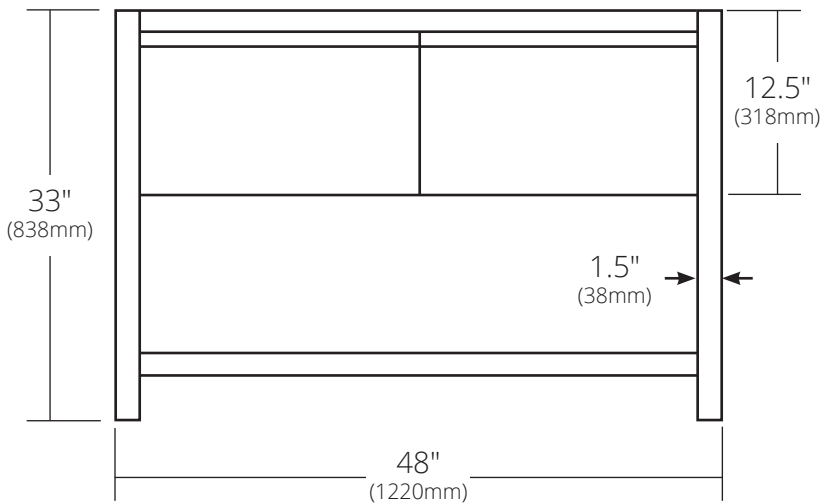

SPECIFICATIONS

SOLACE 48" VANITY

Solace Collection

FRONT VIEW

SIDE VIEW

- VNO481-A Sunrise Oak with Ash shelf
- VNO488-A Midnight Oak with Ash shelf
- VNO481-P Sunrise Oak with Pearl shelf
- VNO488-P Midnight Oak with Pearl shelf

PRODUCT DETAILS

- 48"w x 21.5"d x 33"h (1220mm x 546mm x 838mm)
- FSC certified solid oak
- Low VOC water-resistant finish
- Integrated NativeStone® Ash or Pearl lower shelf
- Vanity Top sold separately
- Two full-extension drawers with soft close slides and U-channel for P-Trap. Inside drawer dimensions 15.24"w x 17.87"d x 7.08"h (387mm x 453mm x 180mm)

INSTALLATION

- Freestanding vanity base

COORDINATING PRODUCTS

- Solace Mirror
- 48" NativeStone® Vanity Top or 48" Palomar Vanity Top with Integral Sink

IMPORTANT

Do NOT use tape or other adhesives on NativeStone® as it may remove the sealer.

Due to the handcrafted nature of this product, it will vary in finish, texture, and other details. Dimensions may vary up to ¼" (6mm).