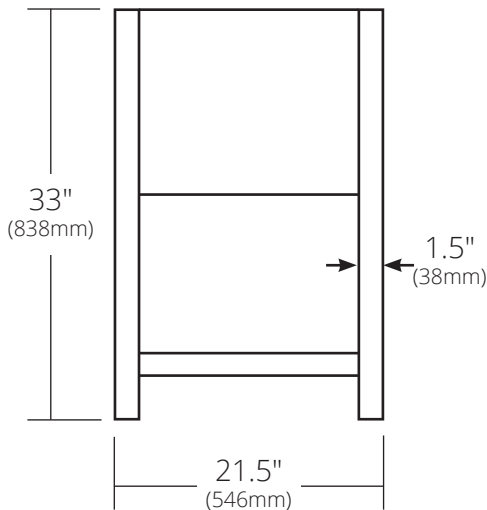

SPECIFICATIONS

SOLACE 48" VANITY

Solace Collection

FRONT VIEW

SIDE VIEW

- VNO481-A Sunrise Oak with Ash shelf
- VNO488-A Midnight Oak with Ash shelf
- VNO481-P Sunrise Oak with Pearl shelf
- VNO488-P Midnight Oak with Pearl shelf

PRODUCT DETAILS

- 48"w x 21.5"d x 33"h (1220mm x 546mm x 838mm)
- FSC certified solid oak
- Low VOC water-resistant finish
- Integrated NativeStone® Ash or Pearl lower shelf
- Vanity Top sold separately
- Two full-extension drawers with soft close slides and U-channel for P-Trap. Inside drawer dimensions 15.24"w x 17.87"d x 7.08"h (387mm x 453mm x 180mm)

INSTALLATION

- Freestanding vanity base

COORDINATING PRODUCTS

- Solace Mirror
- 48" NativeStone® Vanity Top or 48" Palomar Vanity Top with Integral Sink

IMPORTANT

Do NOT use tape or other adhesives on NativeStone® as it may remove the sealer.

Due to the handcrafted nature of this product, it will vary in finish, texture, and other details. Dimensions may vary up to ¼" (6mm).