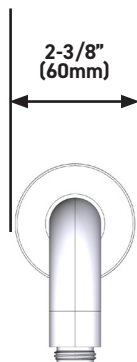

SPECIFICATIONS

DESCRIPTION

- 20" Reach Wall Mount Shower Arm with Round Escutcheon
- 1/2" NPT male inlet
- 1/2" NPT male outlet

WARRANTY

- Most products or parts carry "Limited Warranties" against manufacturing defects. For US customers please visit houseofrohl.com/support and for Canadian customers please visit houseofrohl.ca/support for complete product and finish warranty.

20" Reach Wall Mount Shower Arm with Round Escutcheon

MODELS: 200127SA

US Customers

U.S.A.
houseofrohl.com/support
 1-800-777-9762

For warranty or additional information, contact:

QUEBEC / MARITIMES / WESTERN CANADA
 QUÉBEC / MARITIMES / OUEST CANADIEN
 QUEBEC / MARITIMOS / CANADA OCCIDENTAL
houseofrohl.ca/support
 1-866-473-8442

Canadian Customers

ONTARIO
houseofrohl.ca/support
 1-800-287-5354

SPÉCIFICATIONS

DESCRIPTION

- Bras de douche mural à portée de 20 po avec rosace ronde
- Tuyau d'entrée d'eau mâle de type NPT de 1/2 po
- Tuyau de sortie d'eau mâle de type NPT de 1/2 po