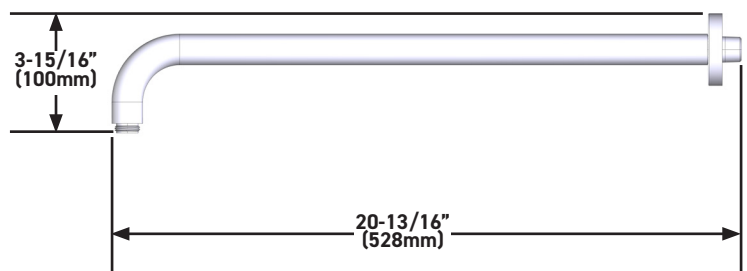

SPECIFICATIONS

DESCRIPTION

- 20" Reach Wall Mount Shower Arm with Round Escutcheon
- 1/2" NPT male inlet
- 1/2" NPT male outlet

WARRANTY

- Most products or parts carry "Limited Warranties" against manufacturing defects. For US customers please visit houseofrohl.com/support and for Canadian customers please visit houseofrohl.ca/support for complete product and finish warranty.

20" Reach Wall Mount Shower Arm with Round Escutcheon

MODELS: 200127SA

US Customers

U.S.A.
houseofrohl.com/support
 1-800-777-9762

For warranty or additional information, contact:

QUEBEC / MARITIMES / WESTERN CANADA
 QUÉBEC / MARITIMES / OUEST CANADIEN
 QUEBEC / MARITIMOS / CANADA OCCIDENTAL
houseofrohl.ca/support
 1-866-473-8442

Canadian Customers

ONTARIO
houseofrohl.ca/support
 1-800-287-5354

SPÉCIFICATIONS

DESCRIPTION

- Bras de douche mural à portée de 20 po avec rosace ronde
- Tuyau d'entrée d'eau mâle de type NPT de 1/2 po
- Tuyau de sortie d'eau mâle de type NPT de 1/2 po

Bras de douche mural à portée de 20 po avec rosace ronde

MODÈLES : 200127SA

US Customers

U.S.A.
houseofrohl.com/support
1-800-777-9762

For warranty or additional information, contact:

Canadian Customers

QUEBEC / MARITIMES / WESTERN CANADA
QUÉBEC / MARITIMES / OUEST CANADIEN
QUEBEC / MARITIMOS / CANADA OCCIDENTAL
houseofrohl.ca/support
1-866-473-8442