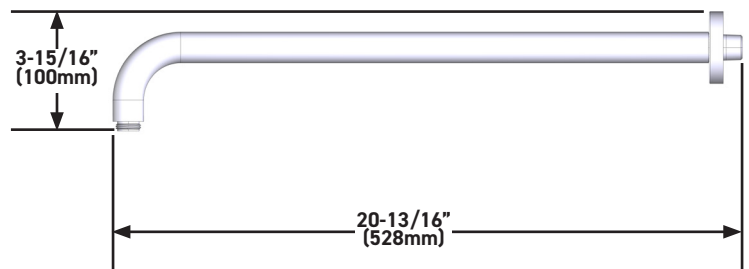

SPECIFICATIONS

DESCRIPTION

- 20" Reach Wall Mount Shower Arm with Round Escutcheon
- 1/2" NPT male inlet
- 1/2" NPT male outlet

WARRANTY

- Most products or parts carry "Limited Warranties" against manufacturing defects. For US customers please visit houseofrohl.com/support and for Canadian customers please visit houseofrohl.ca/support for complete product and finish warranty.

20" Reach Wall Mount Shower Arm with Round Escutcheon

MODELS: 200127SA

US Customers

U.S.A.
houseofrohl.com/support
 1-800-777-9762

For warranty or additional information, contact:

QUEBEC / MARITIMES / WESTERN CANADA
 QUÉBEC / MARITIMES / OUEST CANADIEN
 QUEBEC / MARITIMOS / CANADA OCCIDENTAL
houseofrohl.ca/support
 1-866-473-8442

Canadian Customers

ONTARIO
houseofrohl.ca/support
 1-800-287-5354

SPÉCIFICATIONS

DESCRIPTION

- Bras de douche mural à portée de 20 po avec rosace ronde
- Tuyau d'entrée d'eau mâle de type NPT de 1/2 po
- Tuyau de sortie d'eau mâle de type NPT de 1/2 po