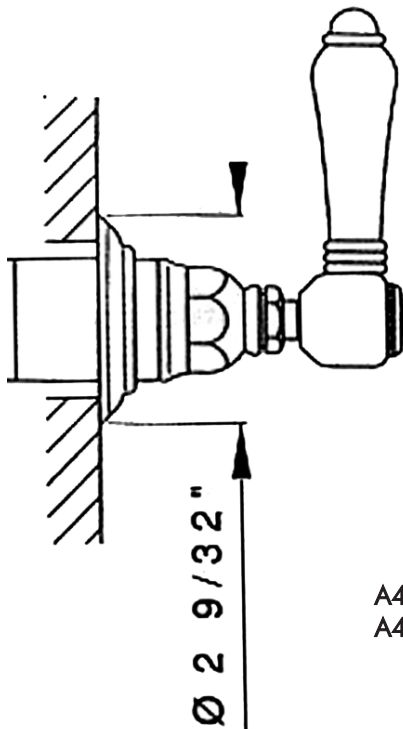

A4912LM & A4912LP