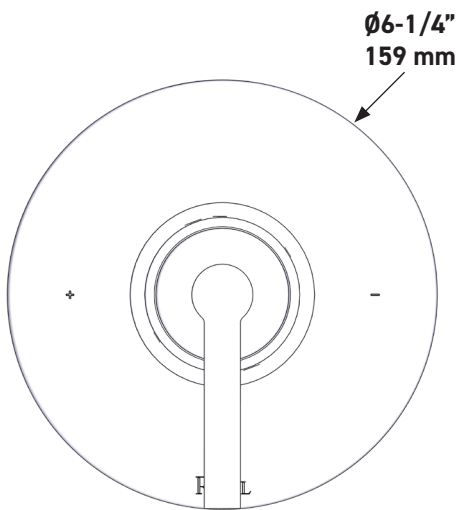

SPECIFICATIONS

DESCRIPTION

- Bottom outlet compatible with diverter tub spout
- Temperature and volume control
- 1 function
- Rough-in valve sold separately:
 - Order R51 pressure balance rough-in valve
 - 3/4" R51 extension kit available, order EXT51KIT34
 - 1-1/4" R51 extension kit available, order EXT51KIT114

CARTRIDGE

- 401-016 (Included)

STANDARDS

- ASME A112.18.1

WARRANTY

- Most products or parts carry "Limited Warranties" against manufacturing defects. For US customers please visit houseofrohl.com/support and for Canadian customers please visit houseofrohl.ca/support for complete product and finish warranty.

Lombardia® 1/2" Pressure Balance Trim

CORE MODEL: TLB51W1

UPC®

For warranty or additional information, contact:

US Customers

U.S.A.
houseofrohl.com/support
 1-800-777-9762

QUEBEC / MARITIMES / WESTERN CANADA
 QUÉBEC / MARITIMES / OUEST CANADIEN
 QUEBEC / MARITIMOS / CANADA OCCIDENTAL
houseofrohl.ca/support
 1-866-473-8442