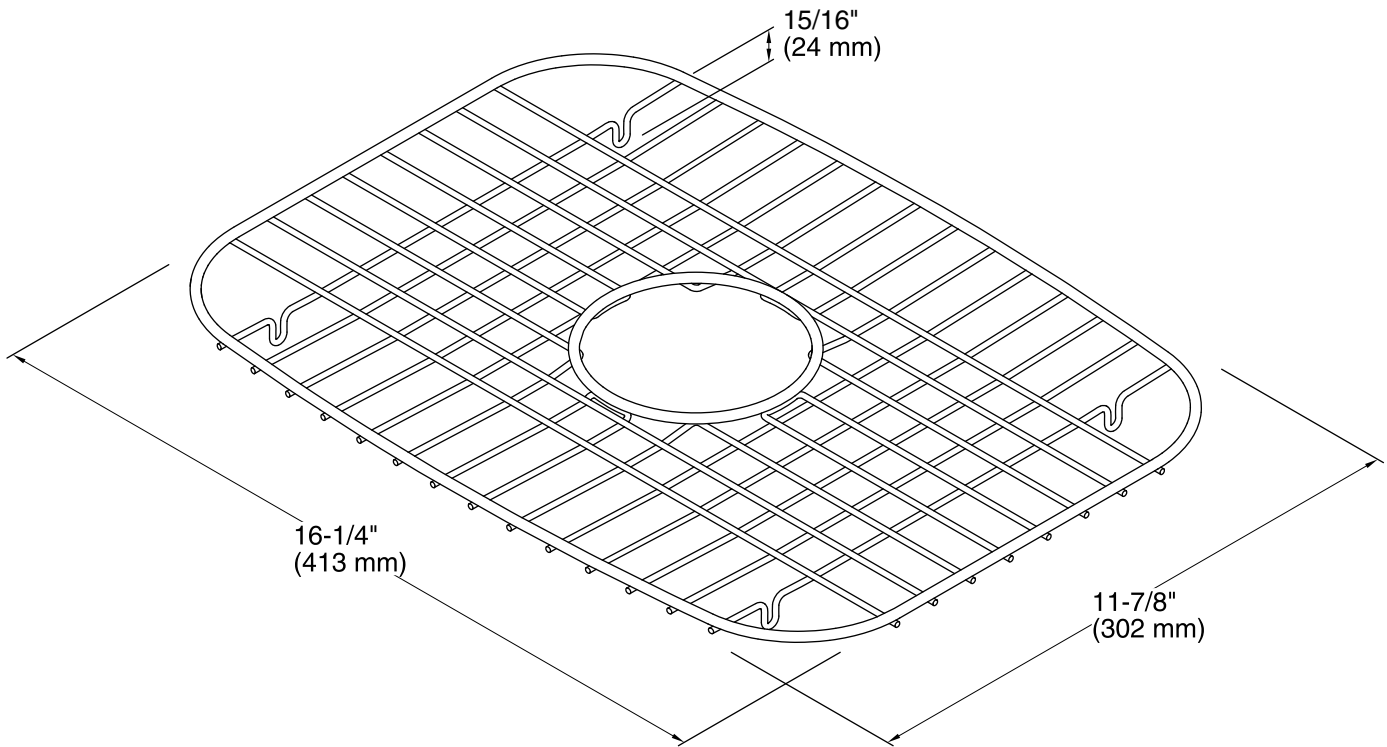

Features

- Single rack
- Stainless steel
- Center drain opening
- Rests on nonabrasive plastic feet, which will not harm the sink's finish
- Fits STERLING Springdale® single-bowl, model 11449, and the large bowl of the STERLING McAllister® large/medium, model 11409

	ST	Stainless Steel
--	----	-----------------

Technical Information

All product dimensions are nominal.