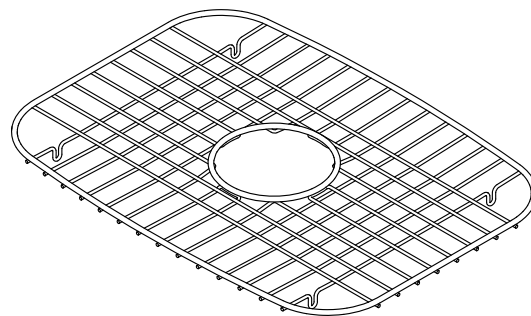

Features

- Single rack
- Stainless steel
- Center drain opening
- Rests on nonabrasive plastic feet, which will not harm the sink's finish
- Fits STERLING Springdale® single-bowl, model 11449, and the large bowl of the STERLING McAllister® large/medium, model 11409