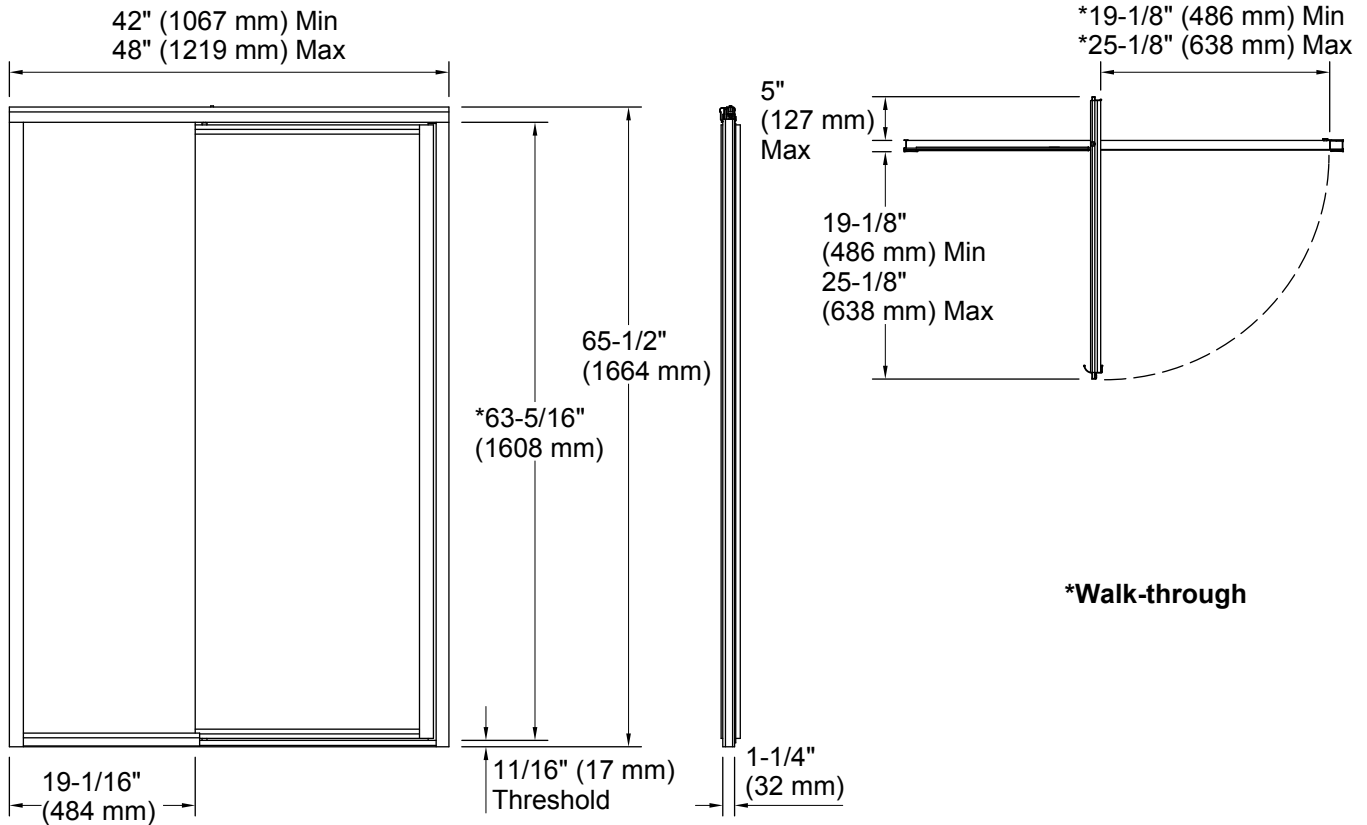

4-25-2019 18:37 - US/CA

**Vista Pivot™ II**  
Framed Pivot Shower Door  
**1505D-48**

**Technical Information**

All product dimensions are nominal.

Installation type: For shower base installation

Opening Width - Min: 42" (1067 mm)

Opening Width - Max: 48" (1219 mm)

Walk-through - Min: 19-1/8" (486 mm)

Walk-through - Max: 25-1/8" (638 mm)

Glass thickness: 1/8" (3 mm)

**Notes**

Install this product according to the installation guide.

The vertical opening should be a minimum of 67" (1702 mm) to allow for installation clearance.