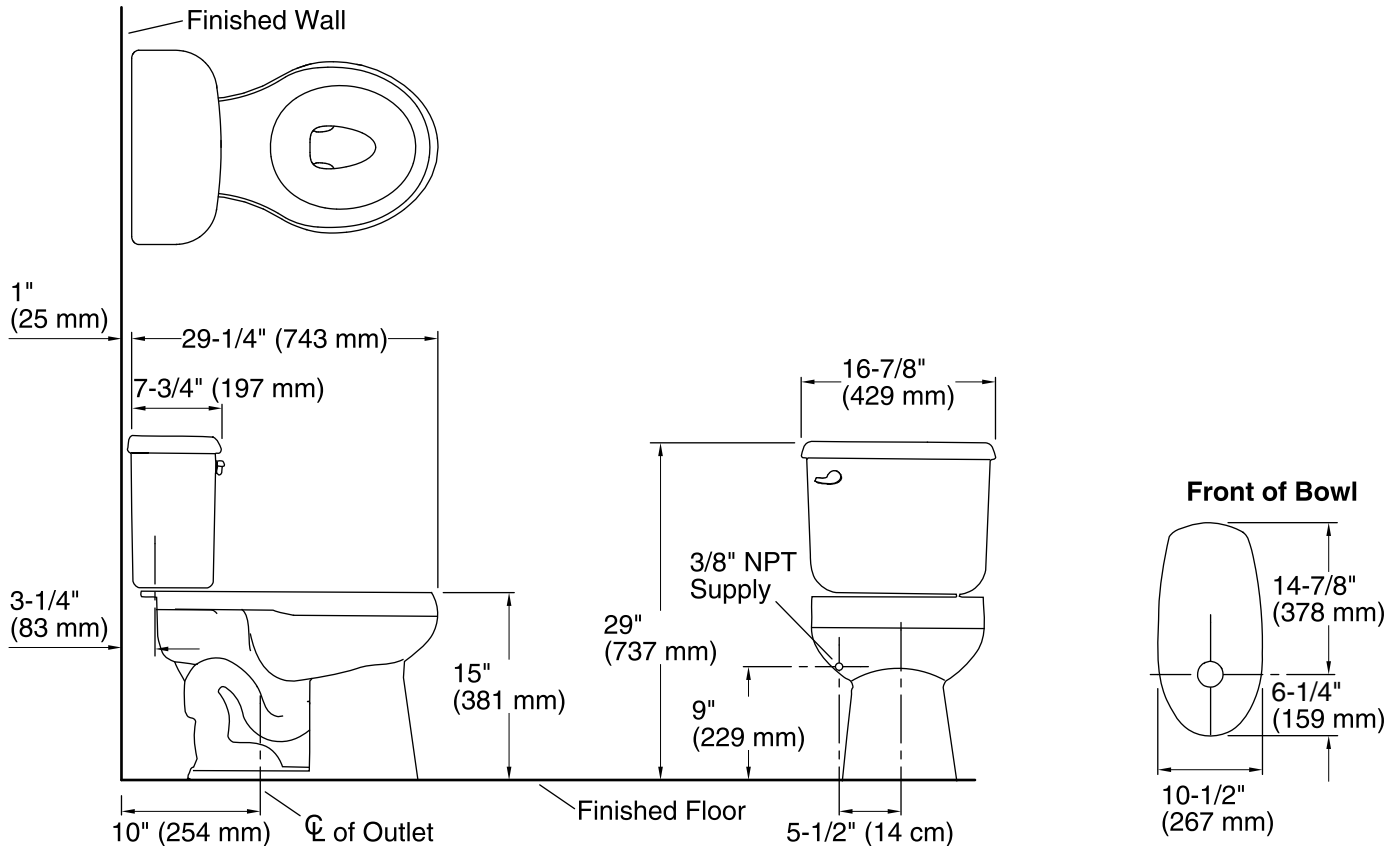

Features

- Two-piece installation
- 10" rough-in
- Elongated bowl
- 1.6 gallons per flush
- Pro Force flushing technology
- Three-bolt quick-connect installation system
- Limited 5-year warranty

Recommended Products/Accessories

K-4636 Cachet® Quiet-Close™ Elongated Toilet Seat
K-5588 Purefresh® Elongated Toilet Seat
K-4108 C3®-230 Elongated Cleansing Toilet Seat
K-5420 Low-Profile Bolt Caps

Included Components

Product consists of:

See website for detailed warranty information.

Available Colors/Finishes

Color tiles intended for reference only.

Color	Code	Description
	0	White
	96	KOHLER Biscuit

Technical Information

All product dimensions are nominal.

- Toilet type: Two-piece, Floor-mount
- Waste Outlet: Floor
- Bowl shape: Elongated
- Flush type: Gravity siphon rim jet
- Trap passageway: 2" (51 mm)
- Water Consumption
 - Full: 1.6 gpf (6 lpf)
- Water surface size: 8" x 9" (203 mm x 229 mm)
- Rough-in: 10" (254 mm)
- Seat-mounting holes: 5-1/2" (140 mm)