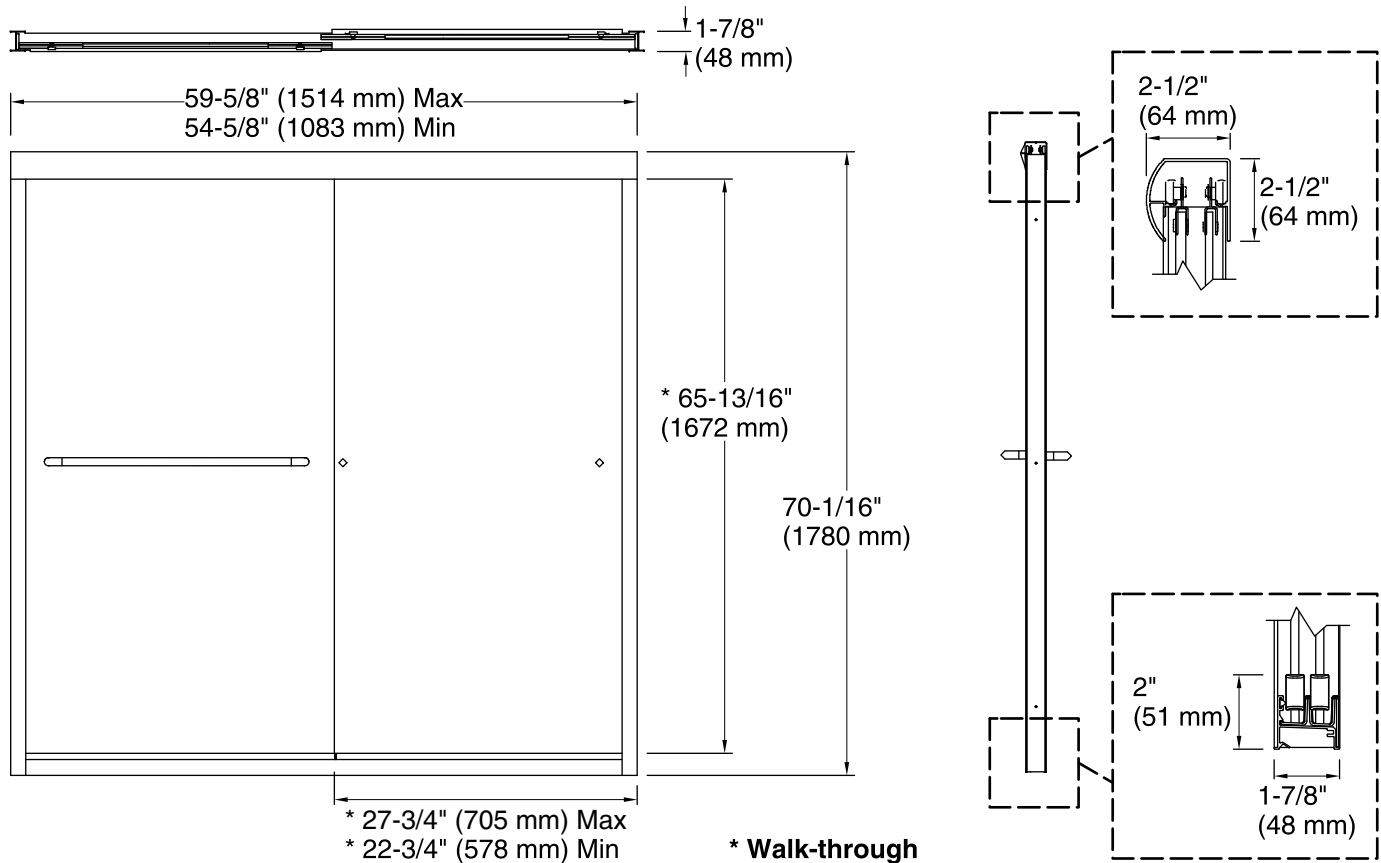

Boxwood™  
Cirkette™  
Clear  
Frosted  
Grafite™  
Lake Mist™  
Oak Park™  
Starscape™

**Technical Information**

All product dimensions are nominal.

Installation type: For shower base installation

Opening Width - Min: 54-5/8" (1387 mm)

Opening Width - Max: 59-5/8" (1514 mm)

Walk-through - Min: 22-3/4" (578 mm)

Walk-through - Max: 27-3/4" (705 mm)

Glass thickness: 1/4" (6 mm)

Glass coating: CleanCoat®

**Notes**

Install this product according to the installation guide.

The vertical opening should be a minimum of 72-1/16" (1830 mm) to allow for installation clearance.