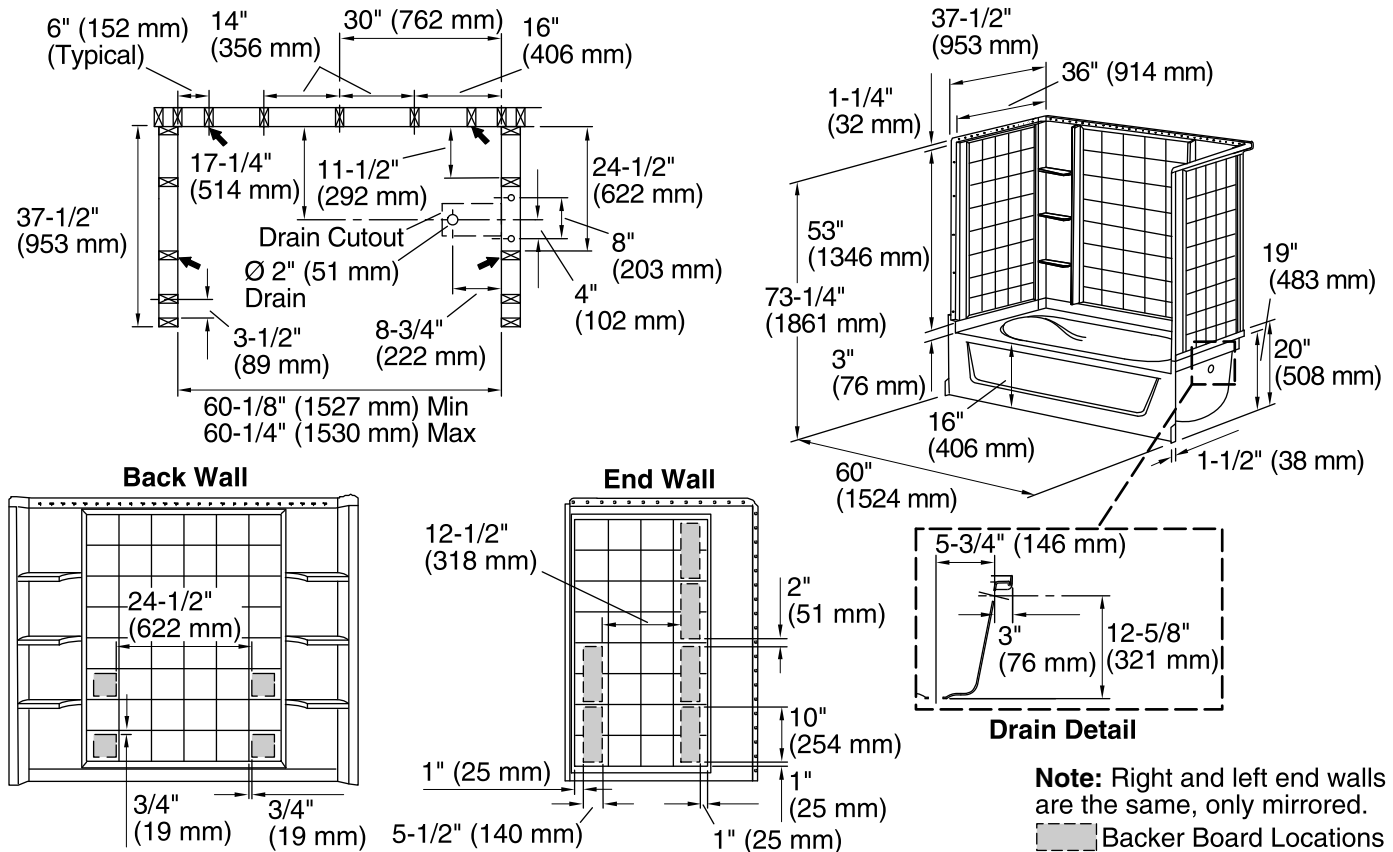

### Technical Information

All product dimensions are nominal.

Installation:	Three-wall alcove
Drain location:	Right
Basin area, bottom:	40" x 21" (1016 mm x 533 mm)
Basin area, top:	52" x 29" (1321 mm x 737 mm)
Water depth:	11" (279 mm)
Water capacity:	40 gal (151.4 L)
Minimum flat for door:	3-1/4" (83 mm)
Maximum door height:	55-3/4" (1416 mm)
Maximum door width:	58-1/2" (1486 mm)