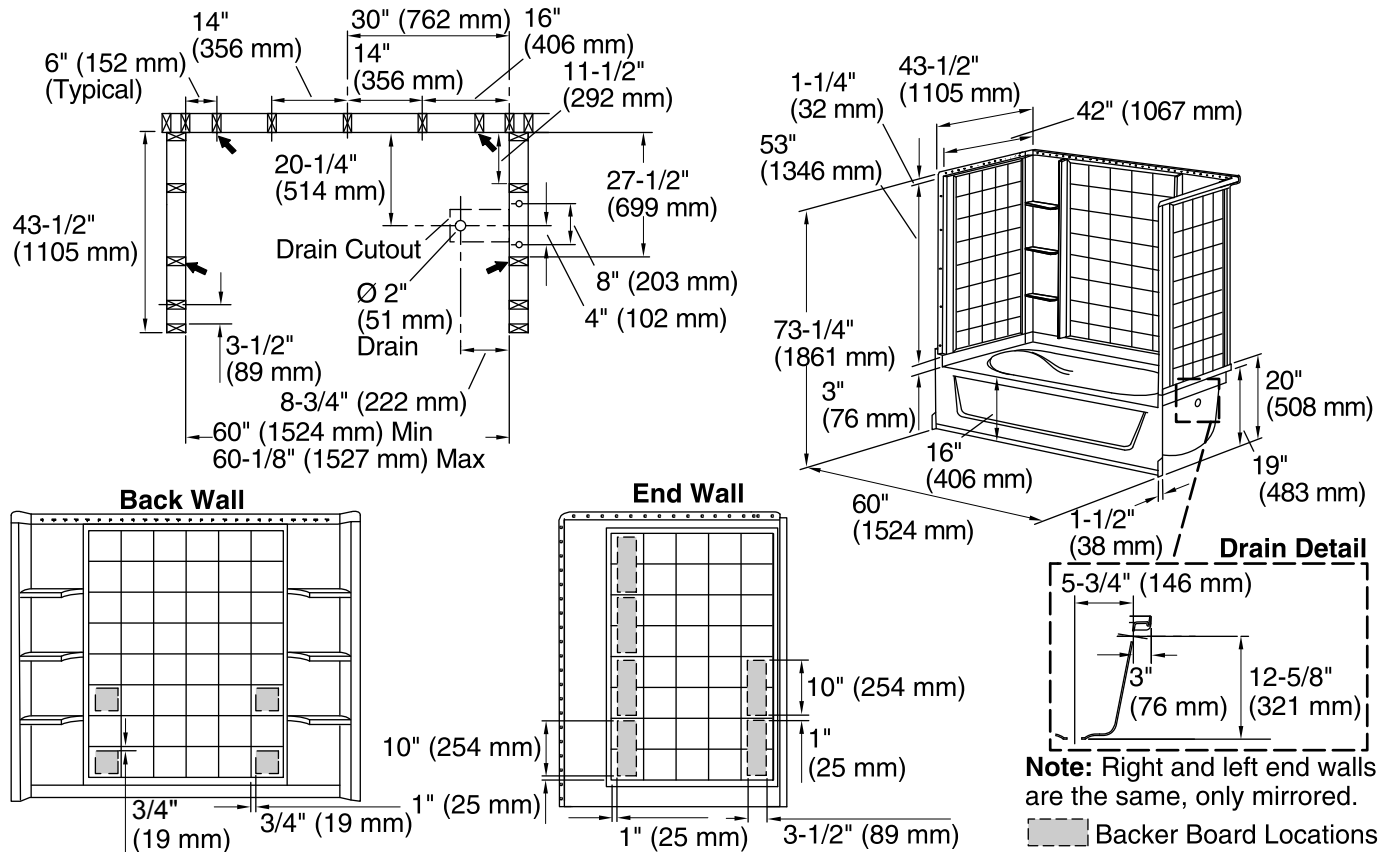

**Features**

- Alcove installation
- 18-1/4" apron
- Vikrell material
- Right drain
- Tongue-and-groove walls with snap-together installation
- Tile look
- Some caulk required
- Corner shelves, built-in armrests and contoured back
- 3" drain-to-floor clearance for above-floor drain installation
- Aging in Place backerboards

**Included Components**

Product consists of:

- 71114106 60" x 42" Wall Set w/Backer Boards
- 71111122 60" x 42" AFD Bath

**Codes/Standards**

- CSA B45.5/IAPMO Z124
- ASTM E162
- ASTM E662
- Greenguard UL 2818 - Gold
- HUD, UM Bulletin 73

### Technical Information

All product dimensions are nominal.

- Installation: Three-wall alcove
- Drain location: Right
- Basin area, bottom: 40" x 27" (1016 mm x 686 mm)
- Basin area, top: 52" x 35" (1321 mm x 889 mm)
- Water depth: 11" (279 mm)
- Water capacity: 45 gal (170.3 L)
- Minimum flat for door: 3-1/4" (83 mm)
- Maximum door height: 55-3/4" (1416 mm)
- Maximum door width: 58-1/2" (1486 mm)