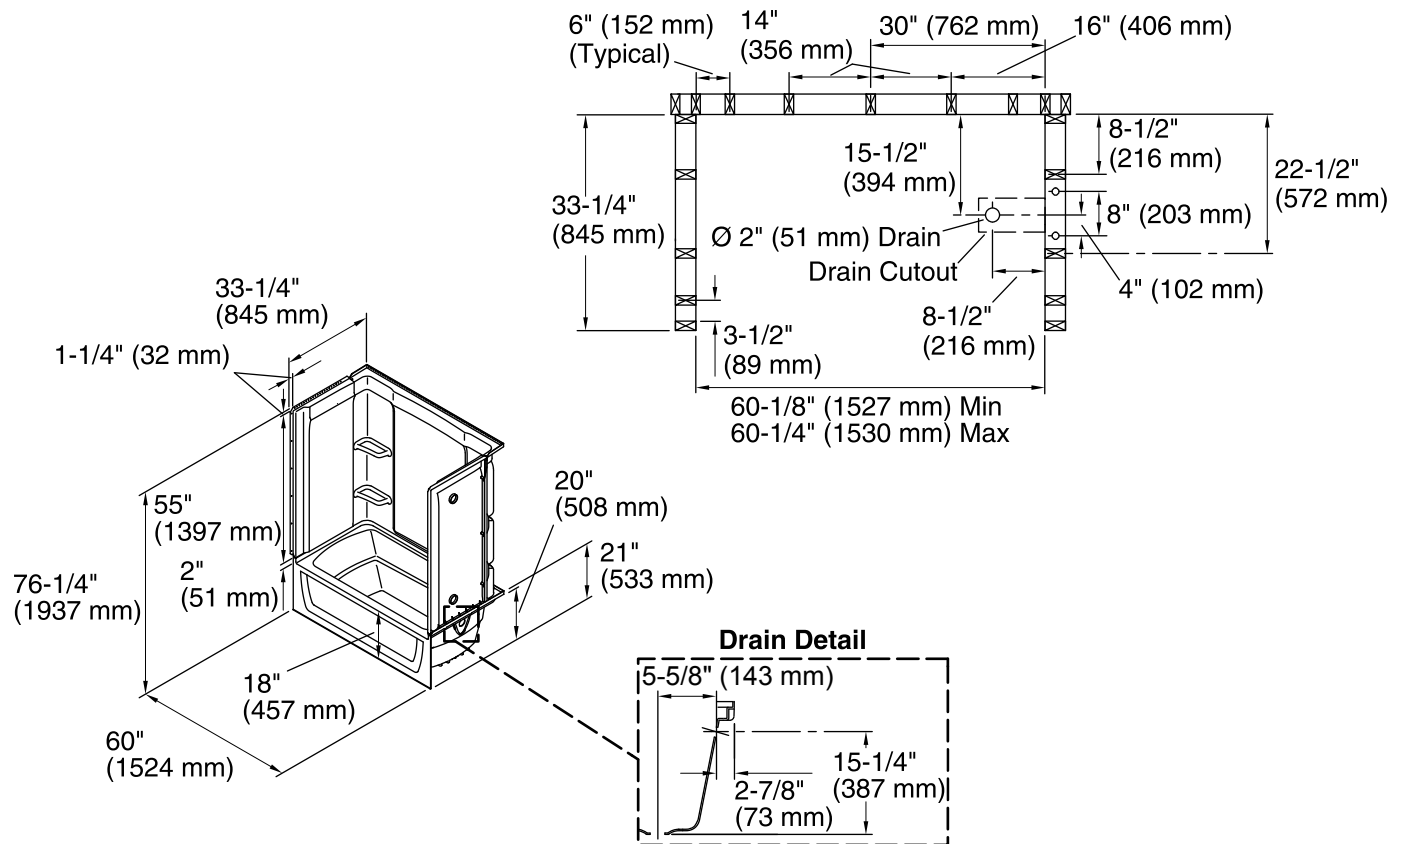

Ensemble™ Medley®

60" x 32" Bath/Shower

71320120

Features

- Alcove installation
- 18" apron
- Vikrell material
- Right drain
- Tongue-and-groove walls with snap-together installation
- High-gloss walls
- No caulk required
- Corner shelves
- Dry-Block seal and channeled water containment system

Included Components

Product consists of:

71324100 Series 7132, 60" x 32" x 75" Bath/Shower Wall Set

71121120 60" x 32" bath - right-hand drain

Codes/Standards

CSA B45.5/IAPMO Z124

ASTM E162

ASTM E662

For the most current Specification Sheet, go to www.sterlingplumbing.com.

4-26-2019 00:33 - US

Technical Information

All product dimensions are nominal.

- Installation: Three-wall alcove
- Drain location: Right
- Basin area, bottom: 42" x 20" (1067 mm x 508 mm)
- Basin area, top: 54" x 26" (1372 mm x 660 mm)
- Water depth: 13-3/4" (349 mm)
- Water capacity: 55 gal (208.2 L)
- Minimum flat for door: 3" (76 mm)
- Maximum door height: 56-3/4" (1441 mm)
- Maximum door width: 57-11/16" (1465 mm)