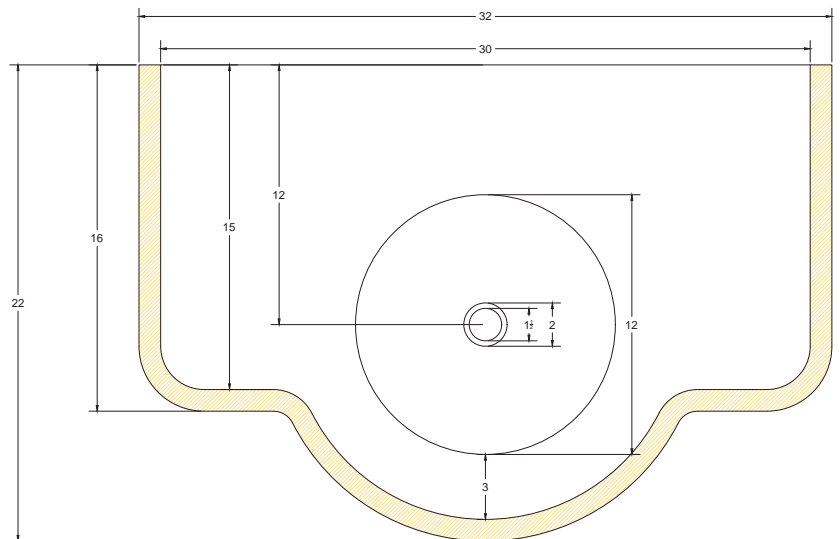

# Quintana Vanity

Item: KCV32

- Handcrafted Copper and Brass in Burnished Nickel and Satin Brass
- Satin Brass is a Living Finish and Burnished Nickel is a Lifetime Finish
- Available in Custom Sizes
- Easy to Clean and Maintain
- Limited Lifetime Warranty
- Comes with Coordinating Drain
- Dimensions: 32" L x 22" W x 36" H