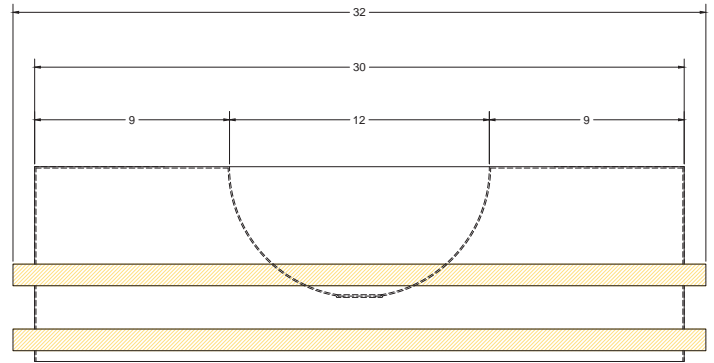

# Quintana Vanity

Item: KCV32

- Handcrafted Copper and Brass in Burnished Nickel and Satin Brass
- Satin Brass is a Living Finish and Burnished Nickel is a Lifetime Finish
- Available in Custom Sizes
- Easy to Clean and Maintain
- Limited Lifetime Warranty
- Comes with Coordinating Drain
- Dimensions: 32" L x 22" W x 36" H