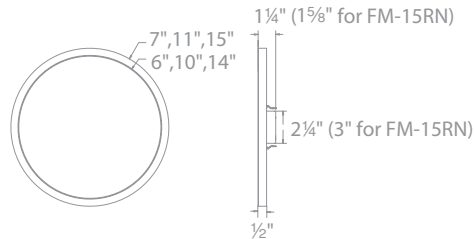

ROUND

LED Functional Ceiling Or Wall Luminaire

FM-07RN, FM-11RN, FM-15RN

WAC LIGHTING

Responsible Lighting®

Fixture Type:

Catalog Number:

Project: _____

Location: _____

PRODUCT DESCRIPTION

Ultra slim flush mount that uses edge lit technology and a translucent diffuser for uniform illumination without shadows or hotspots.

FEATURES

- Energy Star® rated
- Damp Location Listed
- CEC Title 24 Compliant
- UL & cUL listed
- ADA compliant
- Installs over a 3", 4" or 3/0-4/0 hybrid junction box
- Multiple LED array for uniform illumination
- Driver recessed in junction box
- 50,000 hour rated life
- 5 year warranty

SPECIFICATIONS

Construction: Aluminum with translucent diffuser

Input: 120VAC

ELV Dimming: 100% - 10% Electronic Low Voltage, 100%-5% Triac

Operating Temperature: -20°C (-4°F) to 40°C (104°F)

ORDERING NUMBER