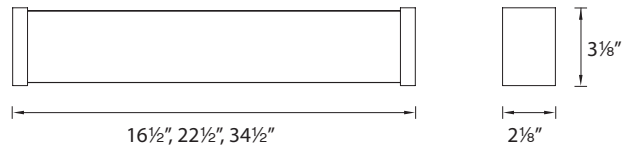

### PRODUCT DESCRIPTION

Water clear glass with mitered edge lines speak to the sophistication of this ultra minimalist, rectilinear luminaire, artfully framed with die-cast metal end caps. Robust illumination as a vanity in hospitality bath applications or as a sconce in hallways. Proprietary LED technology.