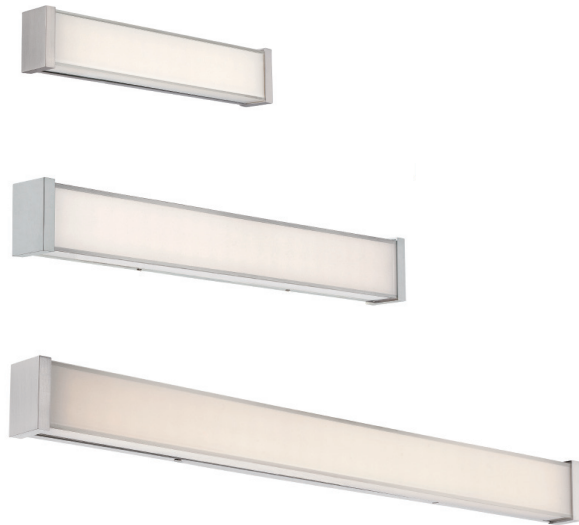

SVELTE – model: WS-73

dwelLED™ LED Vanity

WAC LIGHTING

Responsible Lighting®