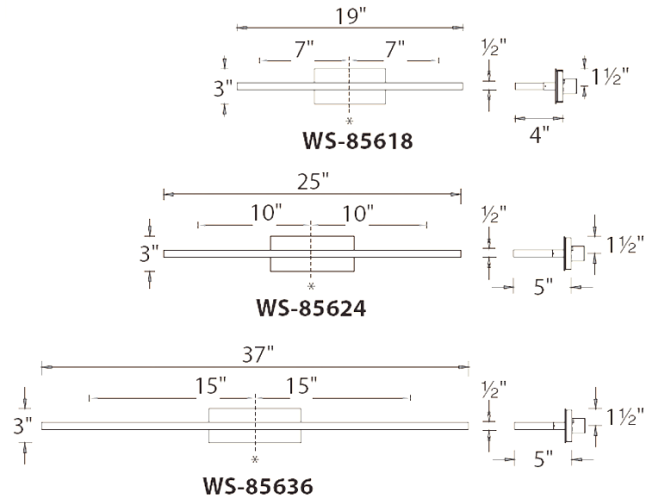

Fixture Type:

Catalog Number:

Project:

Location:

PRODUCT DESCRIPTION

Balanced, consistent lighting elevated.

FEATURES

- Half-inch edge-lit linear blade
- Frosted diffuser provides even illumination
- Adjustable back plate
- Conversion plate for 4" junction box included
- Can be mounted vertically or horizontally
- 19" version is ADA compliant
- 2.76" x 1.26" x 1.18" universal voltage driver (120V-277V) installs within junction box

SPECIFICATIONS

- Color Temp:** 3500K
- CRI:** 90
- Dimming:** 100% - 10% ELV
- Rated Life:** 85,000 hrs
- Input:** 120-277V
- Construction:** Aluminum
- Finish:** Brushed Aluminum, White
- Standards:** ETL & cETL listed, Damp listed

ORDER NUMBER

Model	Wattage	Voltage	LED Lumens	Delivered Lumens	Finish
WS-85618	19"	15W	1300	865	AL Brushed Aluminum WT White
WS-85624	25"	20W	1735	1255	
WS-85636	37"	30W	2561	1762	

Example: **WS-85618-AL**