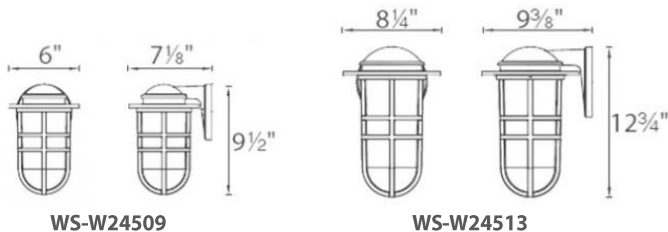

# Steampunk Interior and Exterior Wall

WS-W24509 / WS-W24513

dweLED  
by WAC Lighting

Fixture Type:

Catalog Number:

Project:

Location:

## PRODUCT DESCRIPTION

Inside a vintage-inspired die-cast aluminum base, the glass—clear, hammered, seeded, and mouth blown for an outstanding artisanal look—projects beautiful light from a powerful LED array. Updated with a black finish, along with the original bronze and graphite.

## SPECIFICATIONS

**Color Temp:** 3000K  
**CRI:** 90  
**Dimming:** 100% - 10% ELV  
**Rated Life:** 80,000hrs  
**Input:** 120V (277V Special Order)  
**Construction:** Aluminum  
**Finish:** Black, Bronze, Graphite  
**Standards:** ETL & cETL listed, Wet listed, IP65 rated