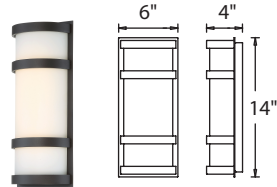

WS-W52614

Fixture Type:

Catalog Number:

Project: _____

Location: _____

PRODUCT DESCRIPTION

Classic architectural lighting forms that pair well with a multitude of commercial applications, offered in a variety of sizes and finish options. Latitude features an etched triplex opal glass diffuser that provides even illumination with a solid die cast aluminum construction and powder coated finish. The light engine is factory sealed for maximum protection against the harshest elements.

FEATURES

- Classic architectural look that pairs well with a multitude of commercial applications
- Weather resistant powder coated finishes
- Light engine factory sealed for maximum protection from the elements
- Solid aluminum construction
- Etched triplex opal glass diffuser provides even illumination
- No transformer or driver required
- Color Temp: 3000K
- CRI: 90
- Dimming: 100% - 10% ELV
- Rated Life: 44,000 hours
- Input: 120V

SPECIFICATIONS

Construction: Aluminum and Etched Triplex Opal Glass

Light Source: High output LED.

Finish: Bronze (BZ), Titanium (TT)

Standards: ETL & cETL wet location listed. IP 65. CEC Title 24 Compliant. ADA Compliant

Replacement Glass

RPL-GLA-52610	10" Glass
RPL-GLA-52614	14" Glass
RPL-GLA-52620	20" Glass

ORDER NUMBER

		Watt	LED Lumens	Delivered Lumens	Finish
10"	WS-W52610	12W	765	415	BZ Bronze TT Titanium
14"	WS-W52614	17.5W	1255	735	
20"	WS-W52620	19W	1220	790	

Example: **WS-W52610-TT**

waclighting.com
Phone (800) 526.2588
Fax (800) 526.2585

Headquarters/Eastern Distribution Center
44 Harbor Park Drive
Port Washington, NY 11050

Central Distribution Center
1600 Distribution Ct
Lithia Springs, GA 30122

Western Distribution Center
1750 Archibald Avenue
Ontario, CA 91760