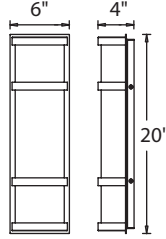

LATITUDE – model: WS-W526
dwelLED™ LED Outdoor

WAC LIGHTING
Responsible Lighting®

WS-W52620

Fixture Type:

Catalog Number:

Project: _____

Location: _____

PRODUCT DESCRIPTION

Classic architectural lighting forms that pair well with a multitude of commercial applications, offered in a variety of sizes and finish options. Latitude features an etched triplex opal glass diffuser that provides even illumination with a solid die cast aluminum construction and powder coated finish. The light engine is factory sealed for maximum protection against the harshest elements.

FEATURES

- Classic architectural look that pairs well with a multitude of commercial applications
- Weather resistant powder coated finishes
- Light engine factory sealed for maximum protection from the elements
- Solid aluminum construction
- Etched triplex opal glass diffuser provides even illumination
- No transformer or driver required
- Color Temp: 3000K
- CRI: 90
- Dimming: 100% - 10% ELV
- Rated Life: 44,000 hours
- Input: 120V

SPECIFICATIONS

Construction: Aluminum and Etched Triplex Opal Glass

Light Source: High output LED.

Finish: Bronze (BZ), Titanium (TT)

Standards: ETL & cETL wet location listed. IP 65. CEC Title 24 Compliant. ADA Compliant

Replacement Glass

RPL-GLA-52610	10" Glass
RPL-GLA-52614	14" Glass
RPL-GLA-52620	20" Glass

ORDER NUMBER

		Watt	LED Lumens	Delivered Lumens	Finish
10"	WS-W52610	12W	765	415	BZ Bronze TT Titanium
14"	WS-W52614	17.5W	1255	735	
20"	WS-W52620	19W	1220	790	

Example: **WS-W52610-TT**

waclighting.com
Phone (800) 526.2588
Fax (800) 526.2585

Headquarters/Eastern Distribution Center
44 Harbor Park Drive
Port Washington, NY 11050

Central Distribution Center
1600 Distribution Ct
Lithia Springs, GA 30122