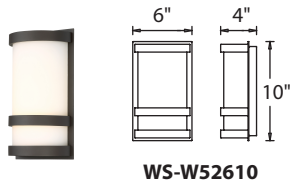

LATITUDE – model: WS-W526
 dwelLED™ LED Outdoor

WAC LIGHTING
 Responsible Lighting®

WS-W52610

WS-W52620

WS-W52614

Fixture Type:

Catalog Number:

Project: _____

Location: _____

PRODUCT DESCRIPTION

Classic architectural lighting forms that pair well with a multitude of commercial applications, offered in a variety of sizes and finish options. Latitude features an etched triplex opal glass diffuser that provides even illumination with a solid die cast aluminum construction and powder coated finish. The light engine is factory sealed for maximum protection against the harshest elements.

SPECIFICATIONS

Construction: Aluminum and Etched Triplex Opal Glass

Light Source: High output LED.

Finish: Bronze (BZ), Titanium (TT)

Standards: ETL & cETL wet location listed. IP 65. CEC Title 24 Compliant. ADA Compliant

Replacement Glass

RPL-GLA-52610	10" Glass
RPL-GLA-52614	14" Glass
RPL-GLA-52620	20" Glass

ORDER NUMBER

		Watt	LED Lumens	Delivered Lumens	Finish
10"	WS-W52610	12W	765	415	BZ Bronze TT Titanium
14"	WS-W52614	17.5W	1255	735	
20"	WS-W52620	19W	1220	790	