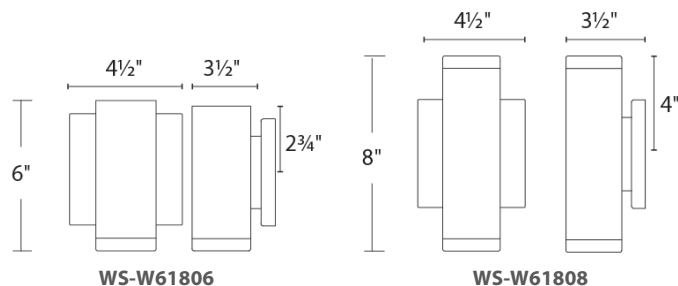

Fixture Type:

Catalog Number:

Project:

Location:

PRODUCT DESCRIPTION

Sometimes the simplest forms are the most sophisticated, like this clean, effortless block design featuring eye-catching die-cast glass accents and weather-resistant finishes in aluminum and black.

FEATURES

- Weather-resistant finish
- 6" version can be mounted in either direction
- Universal voltage driver (120-277V) concealed within fixture
- ADA compliant

SPECIFICATIONS

- Color Temp:** 3000k
- CRI:** 90
- Dimming:** 100% - 10% ELV & 100%-5% 0-10V
- Rated Life:** 50,000 hrs
- Input:** 120-277V
- Construction:** Aluminum
- Finish:** Brushed Aluminum, Black
- Standards:** ETL & cETL listed, Wet listed, IP65 rated, Title 24

ORDER NUMBER

Model	Wattage	Voltage	LED Lumens	Delivered Lumens	Finish	
WS-W61806	6"	9W	120V	615	540	AL <i>Brushed Aluminum</i>
WS-W61808	8"	15W	120V-277V	947	773	BK <i>Brushed Black</i>

Example: **WS-W61808-BK**