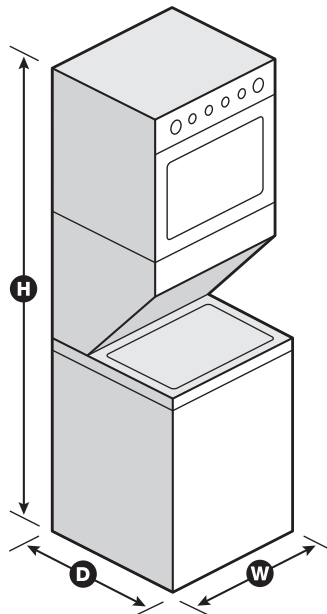

Reference Material

[Install Guide](#)

[Use & Care Guide](#)

[Energy Guide](#)

[Warranty](#)

NOTE: Dimensions are for planning purposes only. For complete details, see Installation Instructions packed with product. Specifications subject to change without notice.

®/™ © 2020. All rights reserved. Printed in the U.S.A. D200104XXD. WET4024HSpecSheetV01.