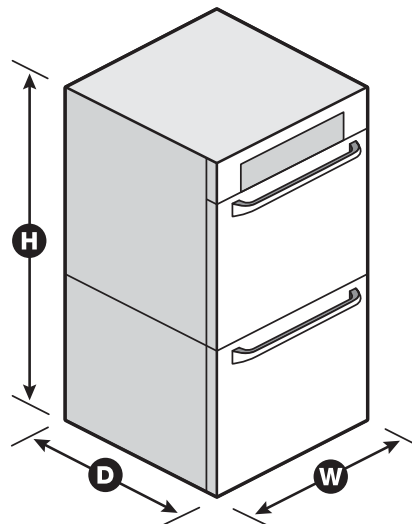

*Appliance must be set to remote enable. WiFi & App Required. Features subject to change. Details and privacy info at whirlpool.com/connect. **U.S. Only. †Select recipes only. Compatible smart appliance required. Appliance must be set to remote enable. Features subject to change. For details and privacy statements, visit whirlpool.com/connect and yummly.com/privacy. NOTE: Dimensions are for planning purposes only. For complete details, see Installation Instructions packed with product. Specifications subject to change without notice.