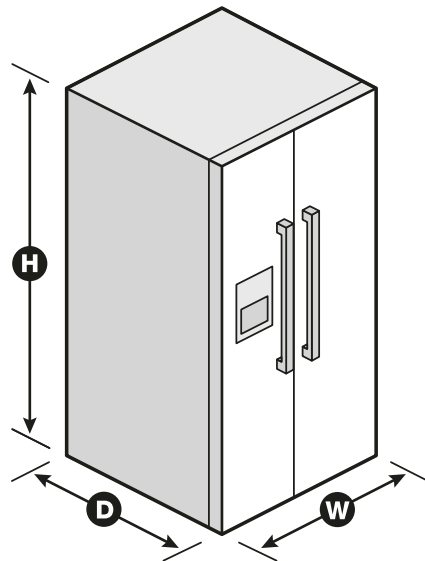

Dimensions

Product Dimensions (H x W x D)	66-5/8" x 32-3/4" x 33-5/8"
Depth with Door Open 90°	49-5/16"
Cutout Dimensions	Allow extra 1/2" on sides and top Allow extra 1" on rear

Reference Material

- [Dimension Guide](#)
- [Install Guide](#)
- [Energy Guide](#)
- [Warranty](#)

Key Features & Benefits

Can Caddy

Free up shelf space and get more flexibility using this in-door can caddy that holds either cans or bottles.

Frameless Glass Shelves

Store more items on each shelf with wall-to-wall frameless glass shelves, which offer greater storage flexibility.

Adjustable Gallon Door Bins

Move these adjustable bins anywhere in the door for increased loading flexibility when and where you need it.

NOTE: Dimensions are for planning purposes only. For complete details, see Installation Instructions packed with product. Specifications subject to change without notice.