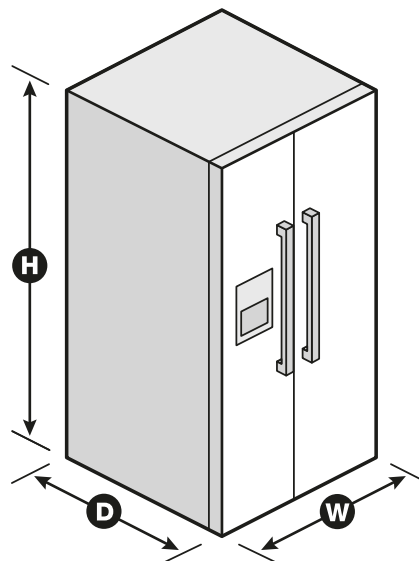

Dimensions

Product Dimensions (H x W x D)	66-5/8" x 32-3/4" x 33-5/8"
Depth with Door Open 90°	49-5/16"
Cutout Dimensions	Allow extra 1/2" on sides and top Allow extra 1" on rear

Reference Material

[Dimension Guide](#)

[Install Guide](#)

[Energy Guide](#)

[Warranty](#)

Key Features & Benefits

Frameless Glass Shelves

Store more items on each shelf with wall-to-wall frameless glass shelves, which offer greater storage flexibility.

Adjustable Gallon Door Bins

Move these adjustable bins anywhere in the door for increased loading flexibility when and where you need it.

LED Interior Lighting

Keep food looking as good as it tastes. Light is cast inside the refrigerator so food looks like it's supposed to.