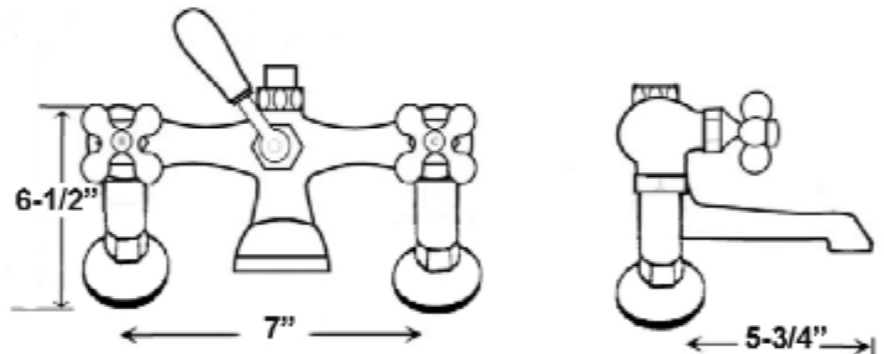

Dimensions are nominal and may vary. Dimensions and specifications subject to change without notice.