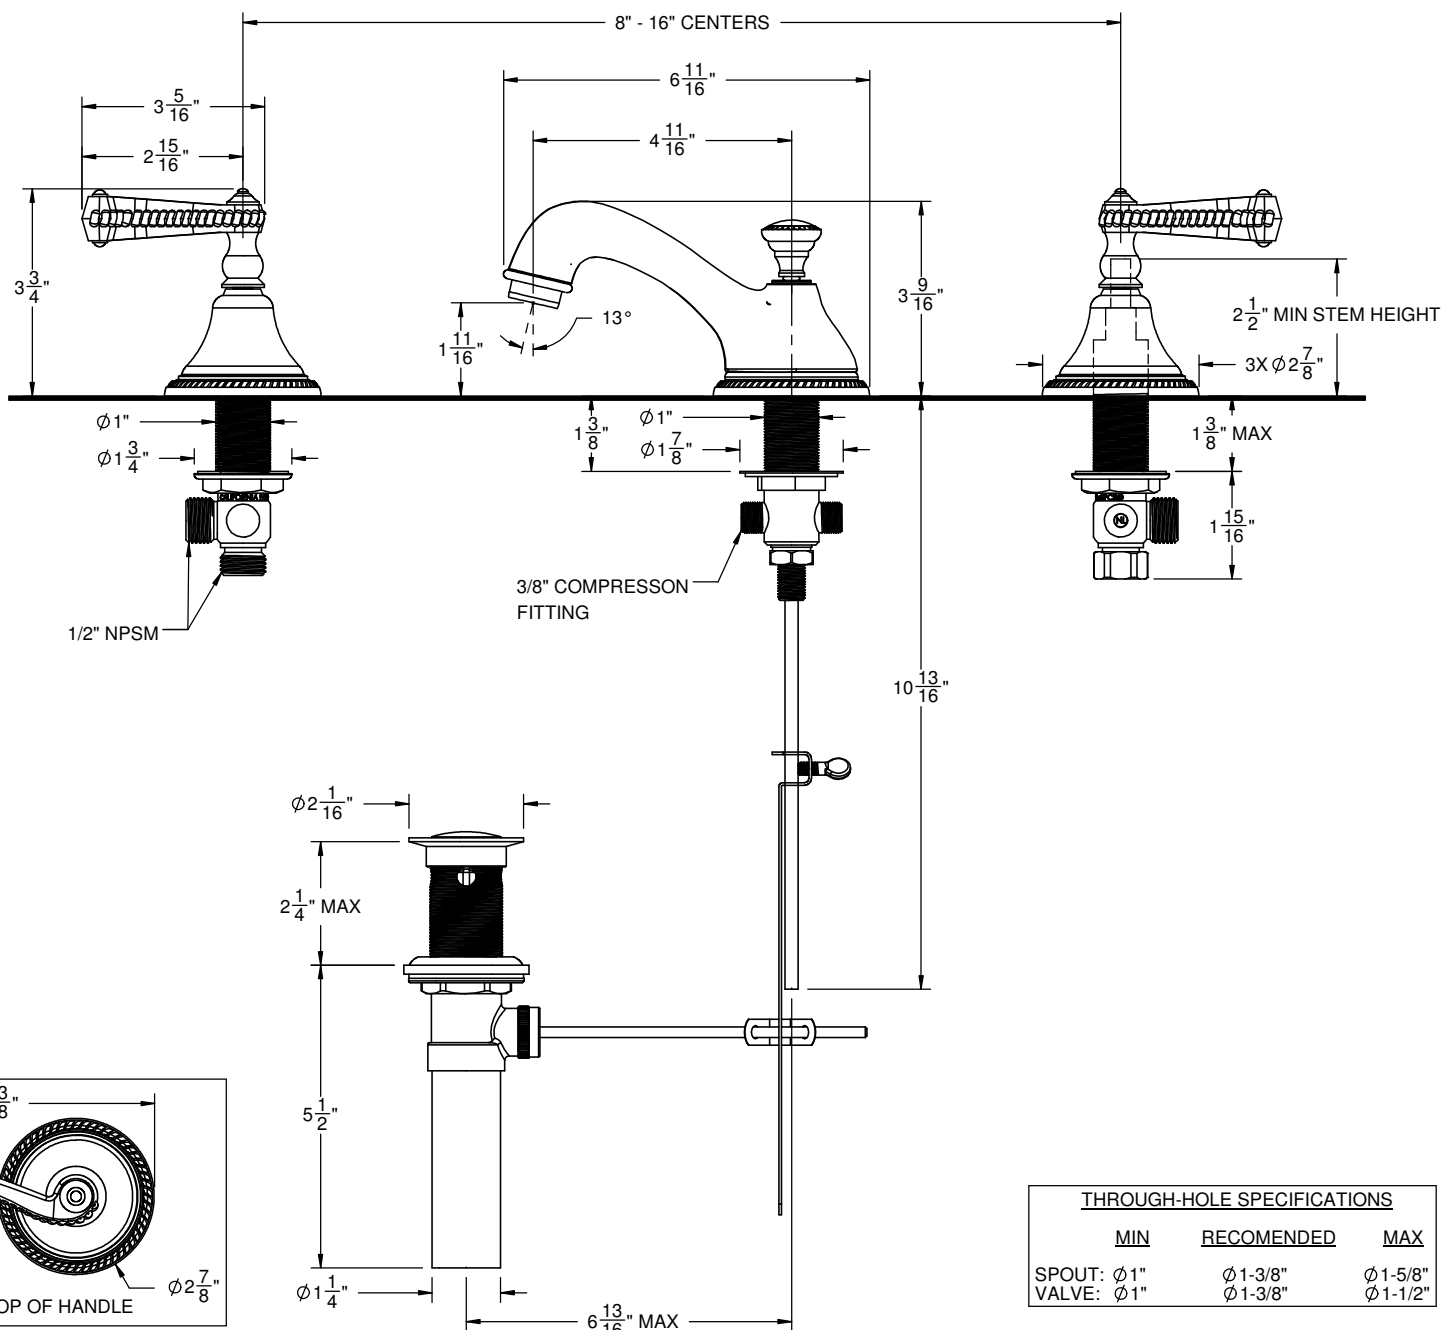

#### Features

- 4-11/16" spout center to center
- 1/4 turn ceramic disc cartridge(s)
- Flexible braided hoses for ease of installation
- $\phi$  1-1/4" all brass lift rod style pop up drain assembly
- 1.2 gpm (4.5 L/min) max flow rate
- Solid brass construction
- Over 30 finishes including 15 PVD finishes

#### Codes/Standards

Product meets or exceeds the following:

- ASME A112.18.1/CSA B125.1
- NSF/ANSI 61 & NSF/ANSI 372
- CEC
- ADA compliant

ALL DIMENSIONS SHOWN TO NEAREST 1/16"