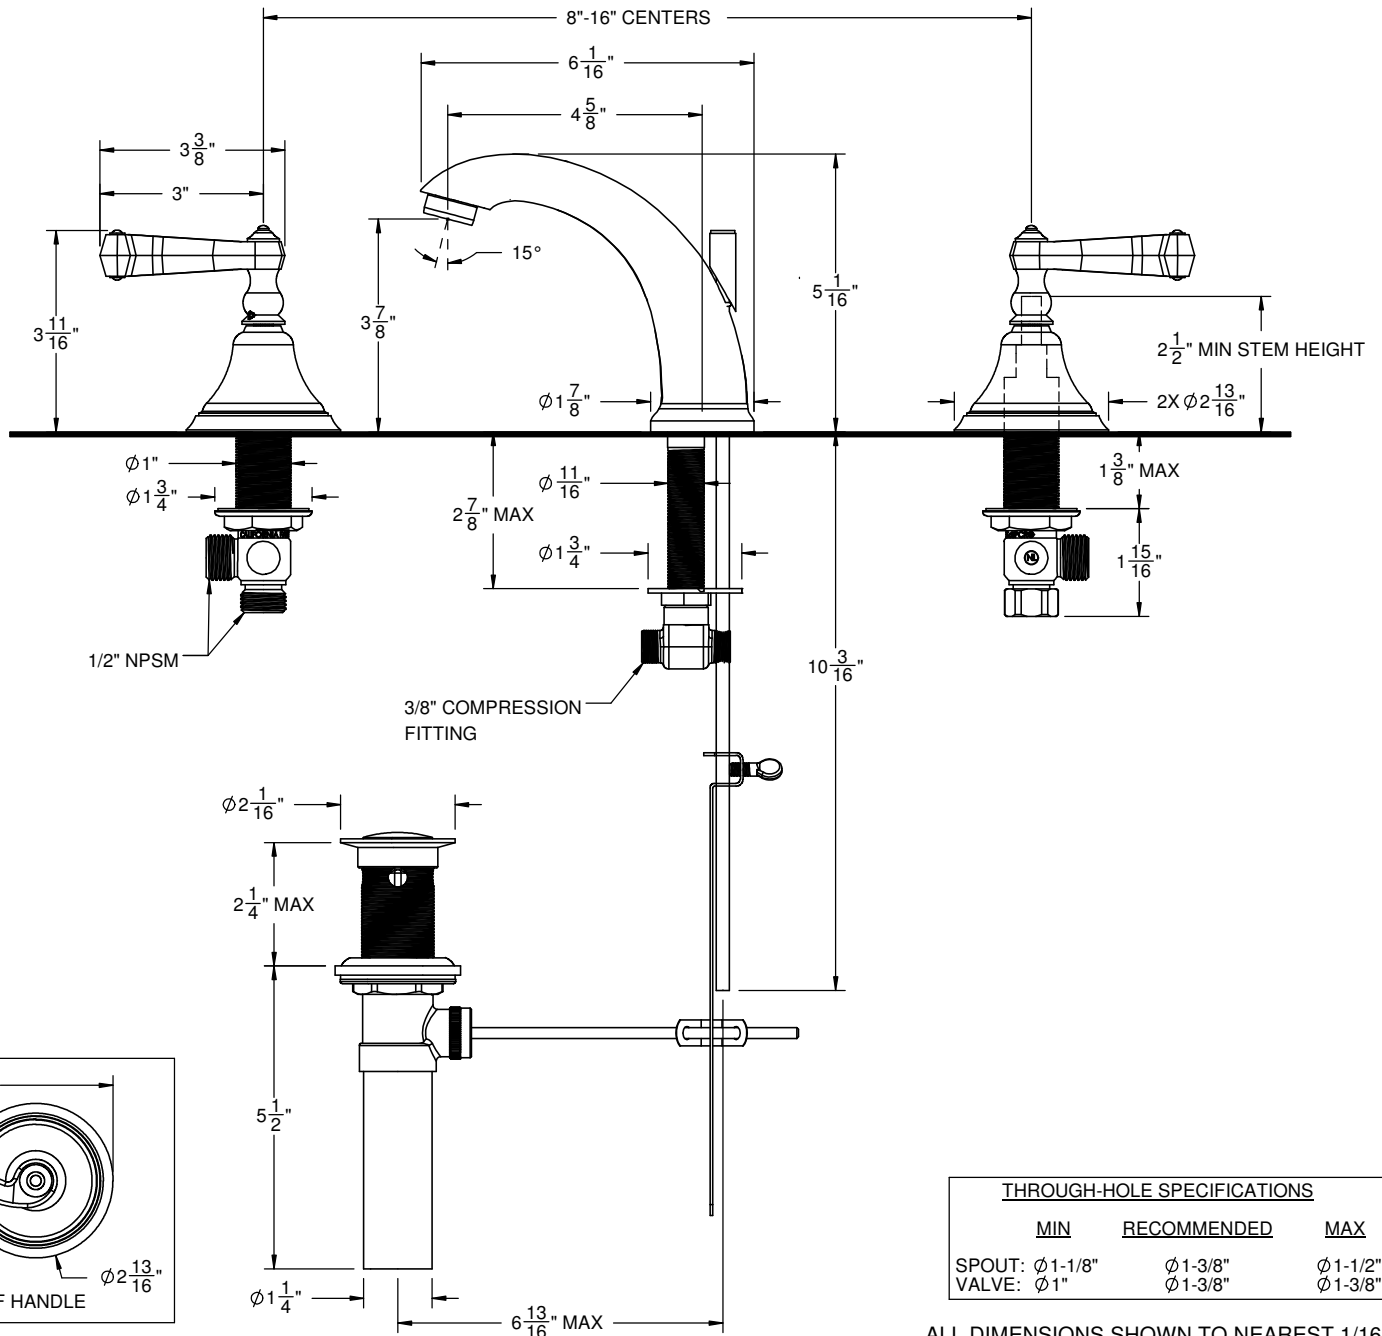

California Faucets®

Camarillo™

WIDESPREAD LAVATORY FAUCET

CF-5902

Features

- 4-5/8" spout center to center
- 1/4 turn ceramic disc cartridge(s)
- Flexible braided hoses for ease of installation
- ϕ 1-1/4" all brass lift rod style pop up drain assembly
- 1.2 gpm (4.5 L/min) max flow rate
- Solid brass construction
- Over 30 finishes including 15 PVD finishes

Codes/Standards

Product meets or exceeds the following:

- ASME A112.18.1/CSA B125.1
- NSF/ANSI 61 & NSF/ANSI 372
- CEC
- ADA compliant

ALL DIMENSIONS SHOWN TO NEAREST 1/16"