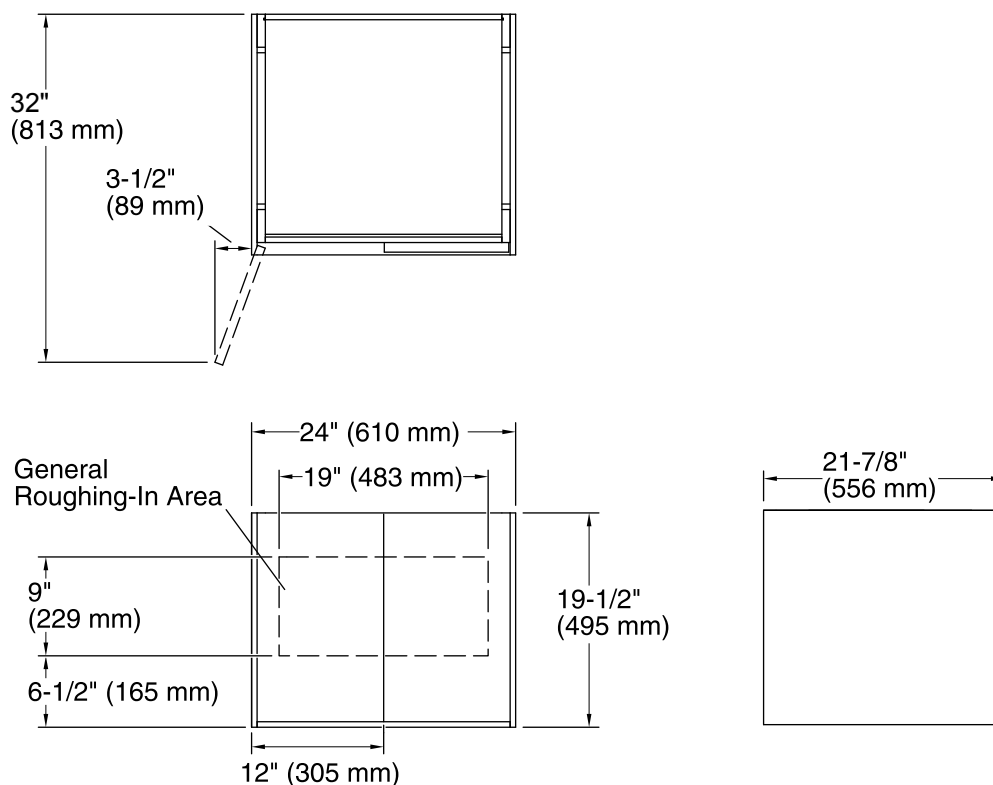

## Technical Information

All product dimensions are nominal.

Vanity type: Wall-mount