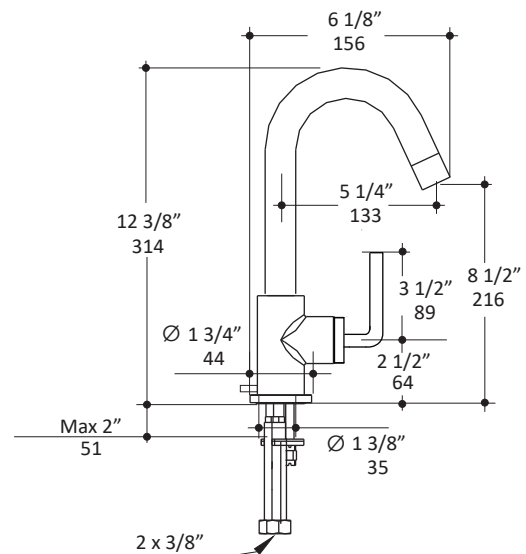

Specifications:

Installation:	deck mount 1-hole, single lever
Exterior Dimensions:	H: 12 3/8" SPOUT: 5 1/4"
Material:	solid brass construction
Water use:	1.2 GPM
Pop-up:	yes
Finishes:	CR - polished chrome PN - polished nickel NI - brushed nickel BG - brushed gold 44 - matte black
Cutout Size:	Ø 1 3/8"
Accessories included:	24" flexible hot/cold water supply lines, pop-up drain

Features:

- Deck-mount single hole faucet with goose-neck spout and lever handle
- Brass construction with single ceramic disc cartridge
- Complements the Cigno Collection
- Includes flexible supply lines and pop-up drain assembly

Codes + Standards:

- Meets and exceeds applicable national codes and standards
- CAL-Green compliant

compliant when installed to specific requirements of this regulation

Recommended Items:

- Replacement parts:
 - 1586-C replacement ceramic disc cartridge
 - R1514-AER - replacement aerator cartridge
- European drain with overflow
 - 7100-12 pop-up drain

LACAVA reserves the right to revise any dimension or information on this sheet without notice. Dimensions are nominal and may vary within an industry accepted tolerance of 1/4". Drawings provided herein are meant to give the user an idea of the product and are not made to scale. Location of plumbing is meant for reference, your specific application may vary.