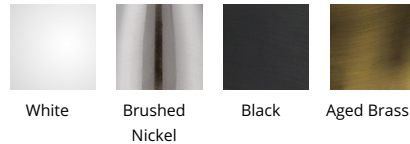

WAC LIGHTING

Fixture Type: _____

Catalog Number: _____

Project: _____

Location: _____

Boxi

Wall Sconce

Model & Size	Color Temp & CRI	Finish	Watt	LED Lumens	Delivered Lumens
WS-45105 5"	2700K 90	AB Aged Brass	6W	243	26.82
	3000K 90	BK Black	6W	288	19
	3500K 90	BN Brushed Nickel	6W	279	28.05
		WT White			97
					28.99
					20.51
					30.76
					117.73
					27
					19.18
					29.05
					110.98

Example: **WS-45105-35-WT**

For custom requests please contact customs@wacighting.com

DESCRIPTION

Utilitarian indirect illumination. Elevate the space.

FEATURES

- Up and downlight illumination
- 3CCT (2700K/3000K/3500K) selectable switch
- ACLED driverless technology
- 5 year warranty

SPECIFICATIONS

Color Temp:	3500K,3000K,2700K
Input:	120 VAC,50/60Hz
CRI:	90
Dimming:	ELV: 100-10% ,TRIAC: 100-10%
Rated Life:	54000 Hours
Mounting:	Can be mounted on wall in all orientations
Standards:	ETL, cETL
	Damp Location Listed
Construction:	Steel body, glass diffuser

FINISHES:

LINE DRAWING: