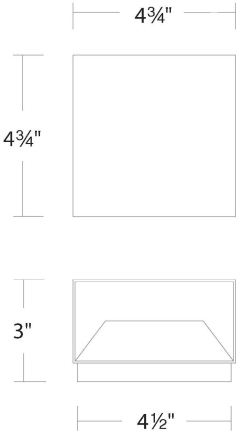

WAC LIGHTING

Fixture Type: _____

Catalog Number: _____

Project: _____

Location: _____

Boxi

Wall Sconce

Model & Size	Color Temp & CRI	Finish	Watt	LED Lumens	Delivered Lumens
WS-45105 5"	2700K 90	AB Aged Brass	6W	243	26.82
	3000K 90	BK Black	6W	288	19
	3500K 90	BN Brushed Nickel	6W	279	28.05
		WT White			97
					28.99
					20.51
					30.76
					117.73
					27
					19.18
					29.05
					110.98

SPECIFICATIONS

Color Temp:	3500K,3000K,2700K
Input:	120 VAC,50/60Hz
CRI:	90
Dimming:	ELV: 100-10% ,TRIAC: 100-10%
Rated Life:	54000 Hours
Mounting:	Can be mounted on wall in all orientations
Standards:	ETL, cETL
	Damp Location Listed
Construction:	Steel body, glass diffuser

FINISHES:

LINE DRAWING:

WAC LIGHTING

WS-45105