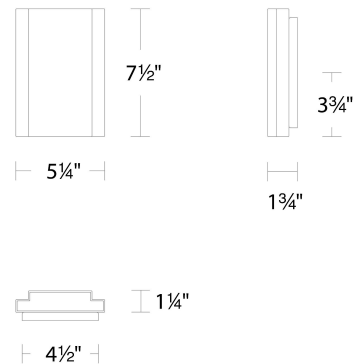

Fixture Type: _____

Catalog Number: _____

Project: _____

Location: _____

Layne

Wall Sconce

Model & Size	Color Temp & CRI	Finish	Watt	LED Lumens	Delivered Lumens
WS-81208 8"	2700K 90	BK Black	11W	621	228
	3000K 90	BN Brushed Nickel	11W	648	238
	3500K 90		11W	625	228

Example: **WS-81208-35-BN**

For custom requests please contact customs@wacighting.com

FEATURES

- Up and downlight illumination
- Built in color temperature adjustability. Switch from 2700K/3000K/3500K
- ACLED driverless technology
- 5 Year warranty

SPECIFICATIONS

Color Temp:	2700K,3000K,3500K
Input:	120 VAC,50/60Hz
CRI:	90
Dimming:	ELV: 100-10% ,TRIAC: 100-10%
Rated Life:	54000 Hours
Mounting:	Can be mounted on wall in all orientations
Standards:	ETL, cETL,Title 24 JA8-2019 Compliant Damp Location Listed
Construction:	Aluminum body, glass diffuser

FINISHES:

LINE DRAWING:

WS-81208